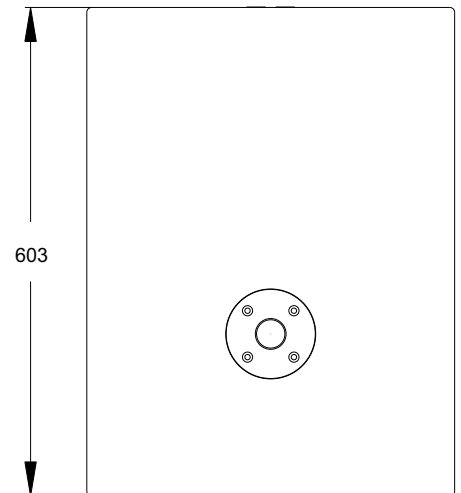

Applications:

- FOH/Zonefill sub for Bar/Club/Lounges
- FOH/Zonefill sub for Fitness/Dance studios
- Casual / fine dining Restaurants

A15s

Passive single 15" subwoofer, 700W

Detailed Specifications:

Driver config	1x 15" LF
Power handling LF/LMF	700W _{AES}
HF	N/A
Enclosure type	Ported direct radiator
Dispersion	N/A
Impedance	8 ohms
Frequency Response	50Hz - 1100Hz, -3dB
Frequency Response	44Hz - 1900Hz, -6dB
SPL 1W/1m	99dB
Passive Crossover	N/A
Biampable ?	N/A
Crossover frequency	N/A
Crossover topology	N/A
Protection	N/A
Max SPL (1m)	127dB cont., 130dB pk
1/4 space radiation	
Connections	2x Neutrik™ Spkon™ NL4 with link thru
Height	498mm (19.6")
Width	454mm (17.9")
Depth	603mm (23.7")
Weight	33.8kg (74.4lbs)
Enclosure material	18mm marine grade ply
Enclosure shape	Cuboid
Finish	Gun painted sputtered acrylic
Colours	yes, RAL spectrum
Grille	Perforated galvanized steel, powder coated
Mounting	Top Hat and C G optimised flypoints
Optional⁺ accessories	A15s/SJ splash proof jackets ⁺ Pole mount

* - these enclosures will need subs to support their low end

+ - not part of standard features, i.e., optional

FOH # Front of House (aka Main System)

ER Extended Range (in this case extended LF)

HR High Resolution

C G Centre of Gravity

Specifications and appearance are subject to change without notice.

dimensions in mm